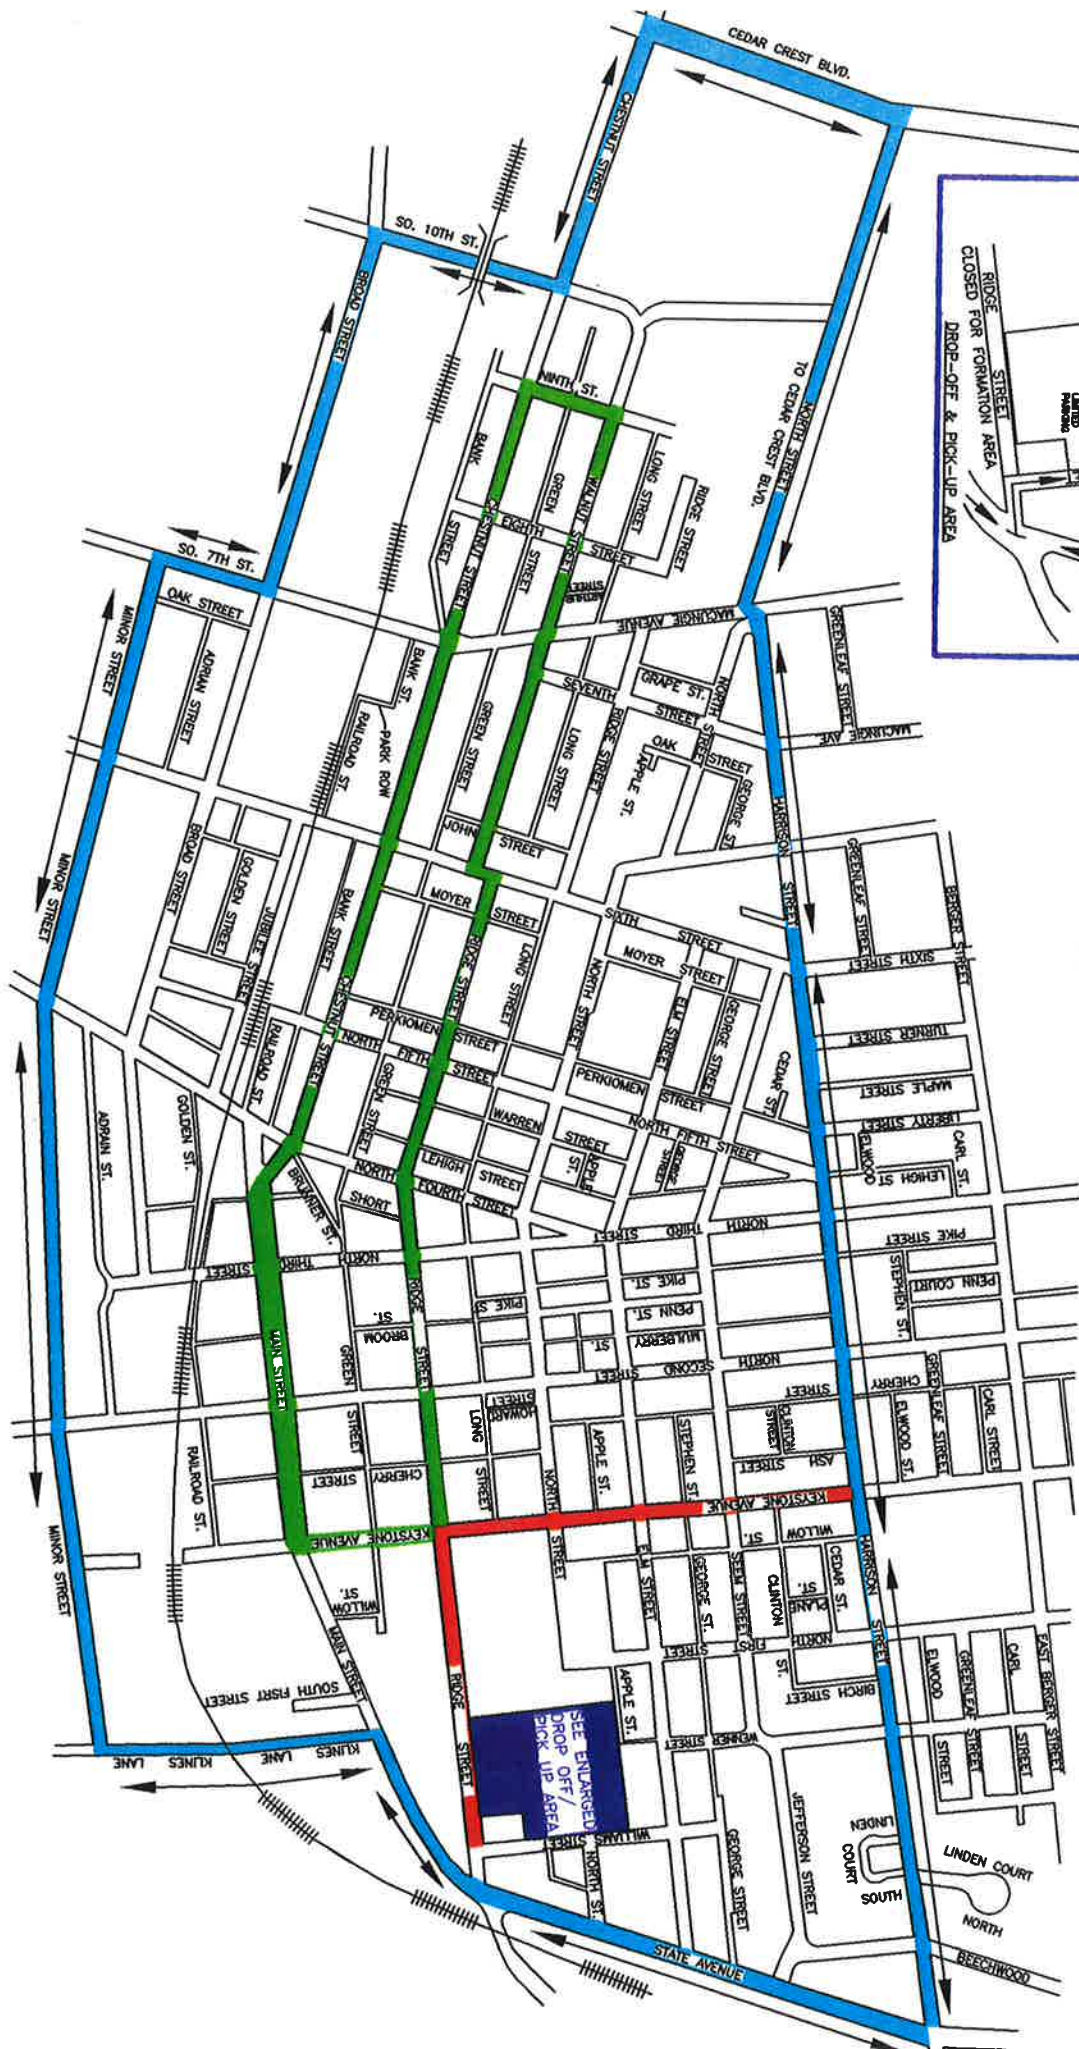

- DETOUR ROUTES:**
- HARRISON ST. FROM STATE AVE. TO NORTH ST. TO CEDAR CREST BLVD.
  - CHESTNUT ST. TO S. 10TH ST.
  - S. 10TH ST. TO BROAD ST.
  - BROAD ST. TO S. 7TH ST.
  - S. 7TH ST. TO MINOR ST.
  - MINOR ST. TO KLINE'S LANE
  - KLINE'S LANE TO E. MAIN ST.
  - E. MAIN ST. TO STATE AVE.

**FORMATION AREA**

**PARADE ROUTE**

SEE ENLARGED  
DROP OFF/  
PICK UP AREA